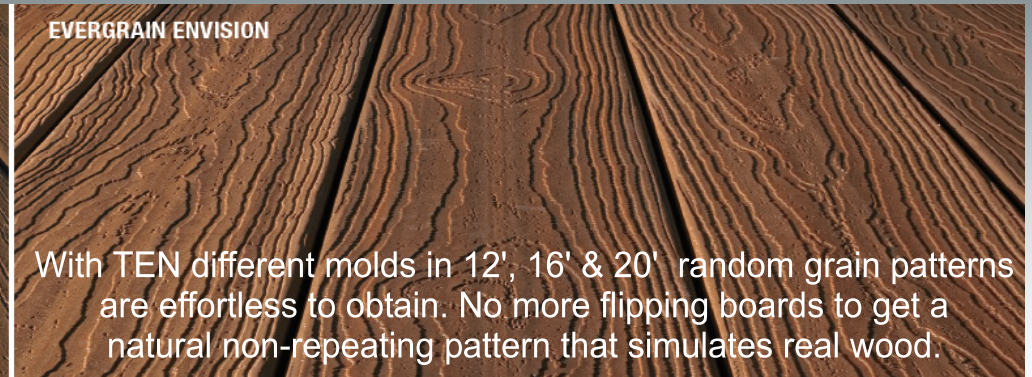

Compare and see.

As the only compression molded composite decking, EverGrain® products create beauty unlike extruded composite deck boards. Compare EverGrain's beauty side-by-side vs. the appearance of the leading competitor and see the difference it makes.

Tamko Evergrain® and EverGrain Envision® are distributed by Tri-State Forest Products, Inc.
 Edwardsburg, MI—(888) 663-8419
 Gaylord, MI—(855) 367-4477
 Grand Rapids, MI—(877) 369-8469
 Indianapolis, IN—(800) 256-8152
 Lexington, KY—(800) 788-8865
 Milan, TN—(844) 686-8931
 Saginaw, MI—(877) 755-7122
 Springfield, OH—(800) 949-6325
 Toledo, OH—(866) 216-9025