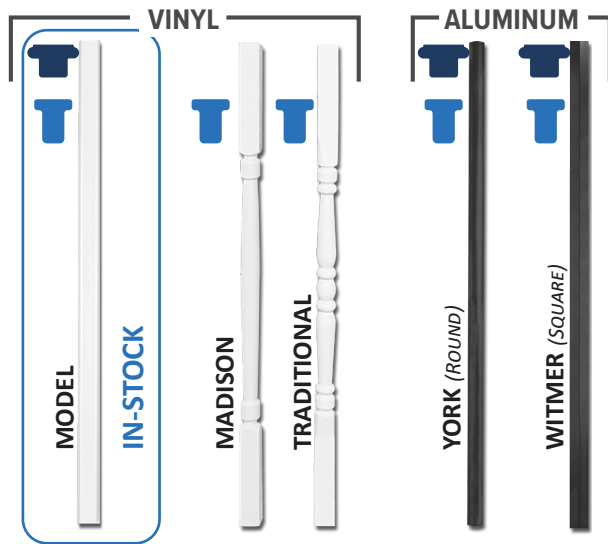

BALUSTER OPTIONS