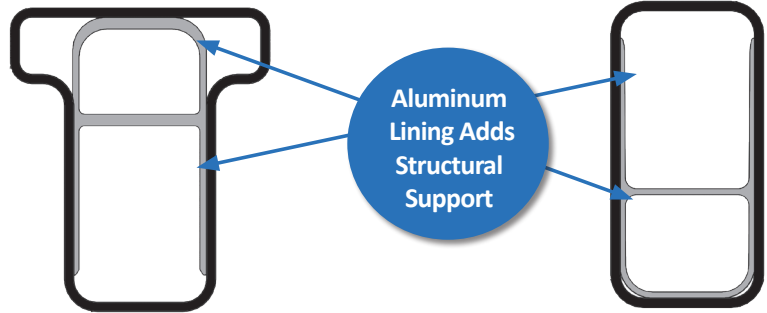

T 1000 SERIES

PRODUCT DETAILS

- Railing Color Options -
- 3" Wide Top Rail
- Railing Height Options: 30" · 36" · 42"
- Railing Length Options: 4' · 6' · 8' · 10'