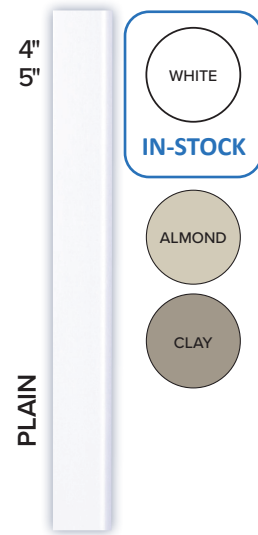

PORCH POST

COLOR OPTIONS

Vinyl Railing				Vinyl Balusters				Aluminum Balusters			
WHITE	CLAY	ALMOND	BLACK	WHITE	CLAY	ALMOND	BLACK	WHITE	KONA	BRONZE	BLACK